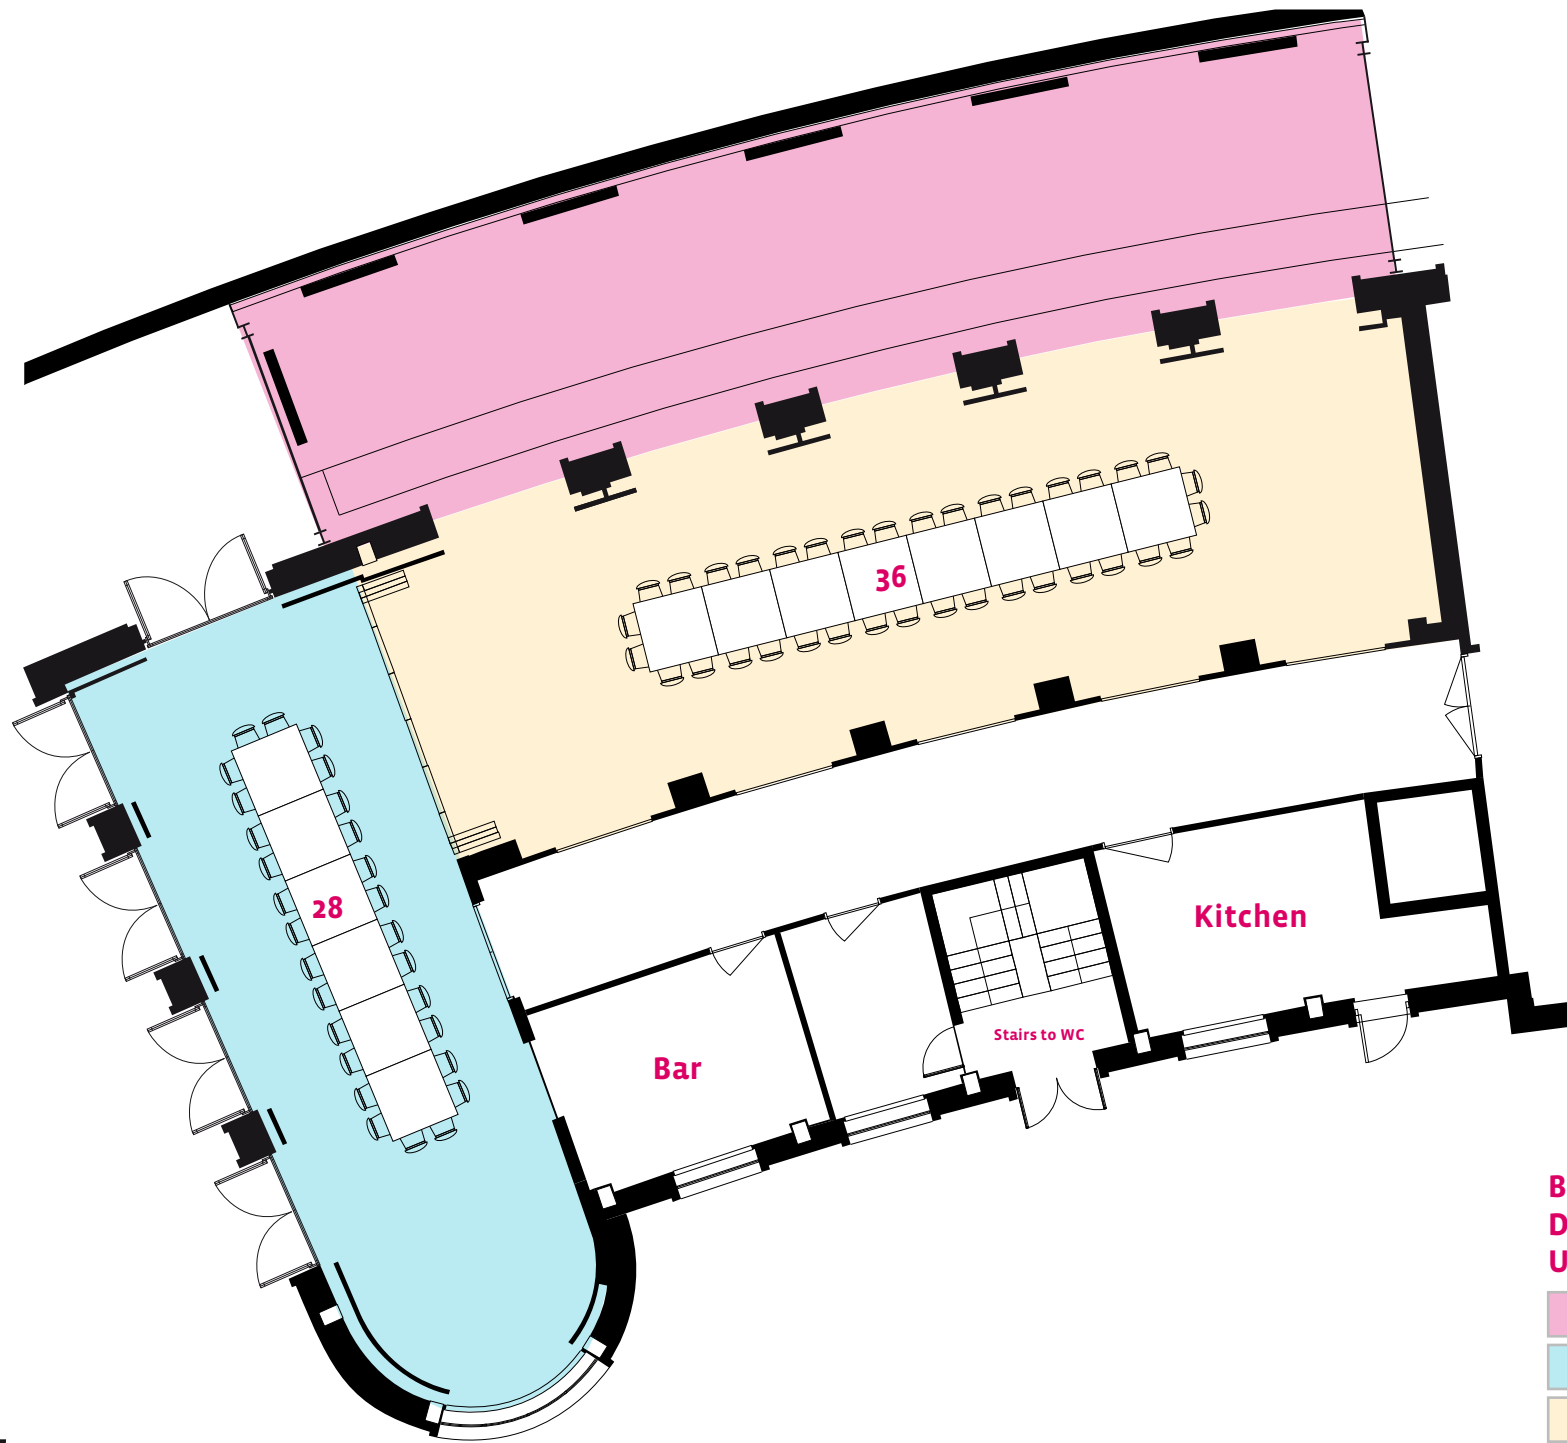

BANQUET LAYOUT

-  Sun Terrace
-  Oliver Hill
-  Eric Gill

CLASSROOM LAYOUT

-  Sun Terrace
-  Oliver Hill
-  Eric Gill

**BOARD ROOM
DINING
U-SHAPE**

-  Sun Terrace
-  Oliver Hill
-  Eric Gill

THEATRE LAYOUT

-  Sun Terrace
-  Oliver Hill
-  Eric Gill
- S** Single 13amp
- D** Double 13amp

**WEDDING WITH
TOP TABLE**

-  Sun Terrace
-  Oliver Hill
-  Eric Gill

**BOARD ROOM
DINING
U-SHAPE**

-  Sun Terrace
-  Oliver Hill
-  Eric Gill

CABARET LAYOUT

-  Sun Terrace
-  Oliver Hill
-  Eric Gill