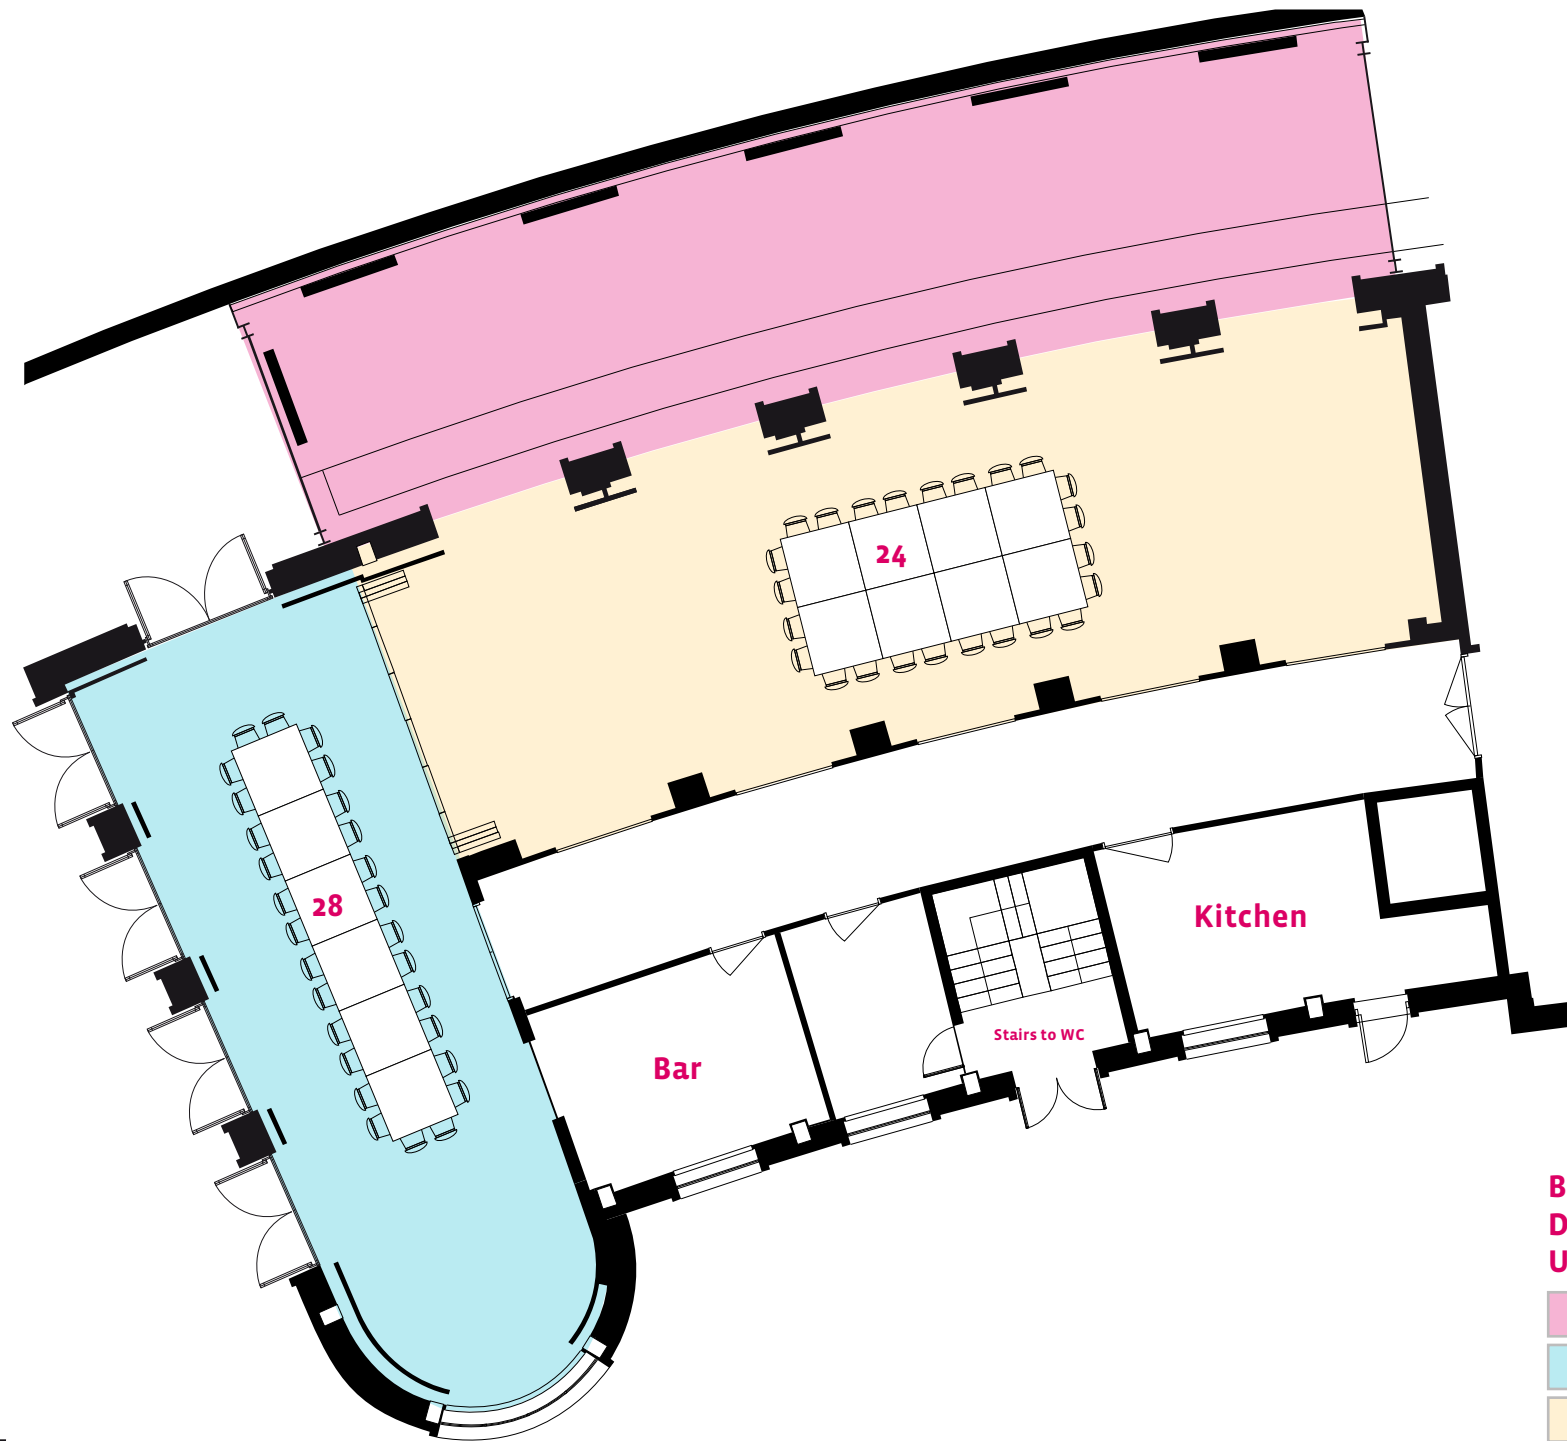

BANQUET LAYOUT

-  Sun Terrace
-  Oliver Hill
-  Eric Gill

CLASSROOM LAYOUT

-  Sun Terrace
-  Oliver Hill
-  Eric Gill

**BOARD ROOM
DINING
U-SHAPE**

-  Sun Terrace
-  Oliver Hill
-  Eric Gill

THEATRE LAYOUT

-  Sun Terrace
-  Oliver Hill
-  Eric Gill
- S** Single 13amp
- D** Double 13amp

**WEDDING WITH
TOP TABLE**

-  Sun Terrace
-  Oliver Hill
-  Eric Gill

**BOARD ROOM
DINING
U-SHAPE**

-  Sun Terrace
-  Oliver Hill
-  Eric Gill

CABARET LAYOUT

-  Sun Terrace
-  Oliver Hill
-  Eric Gill