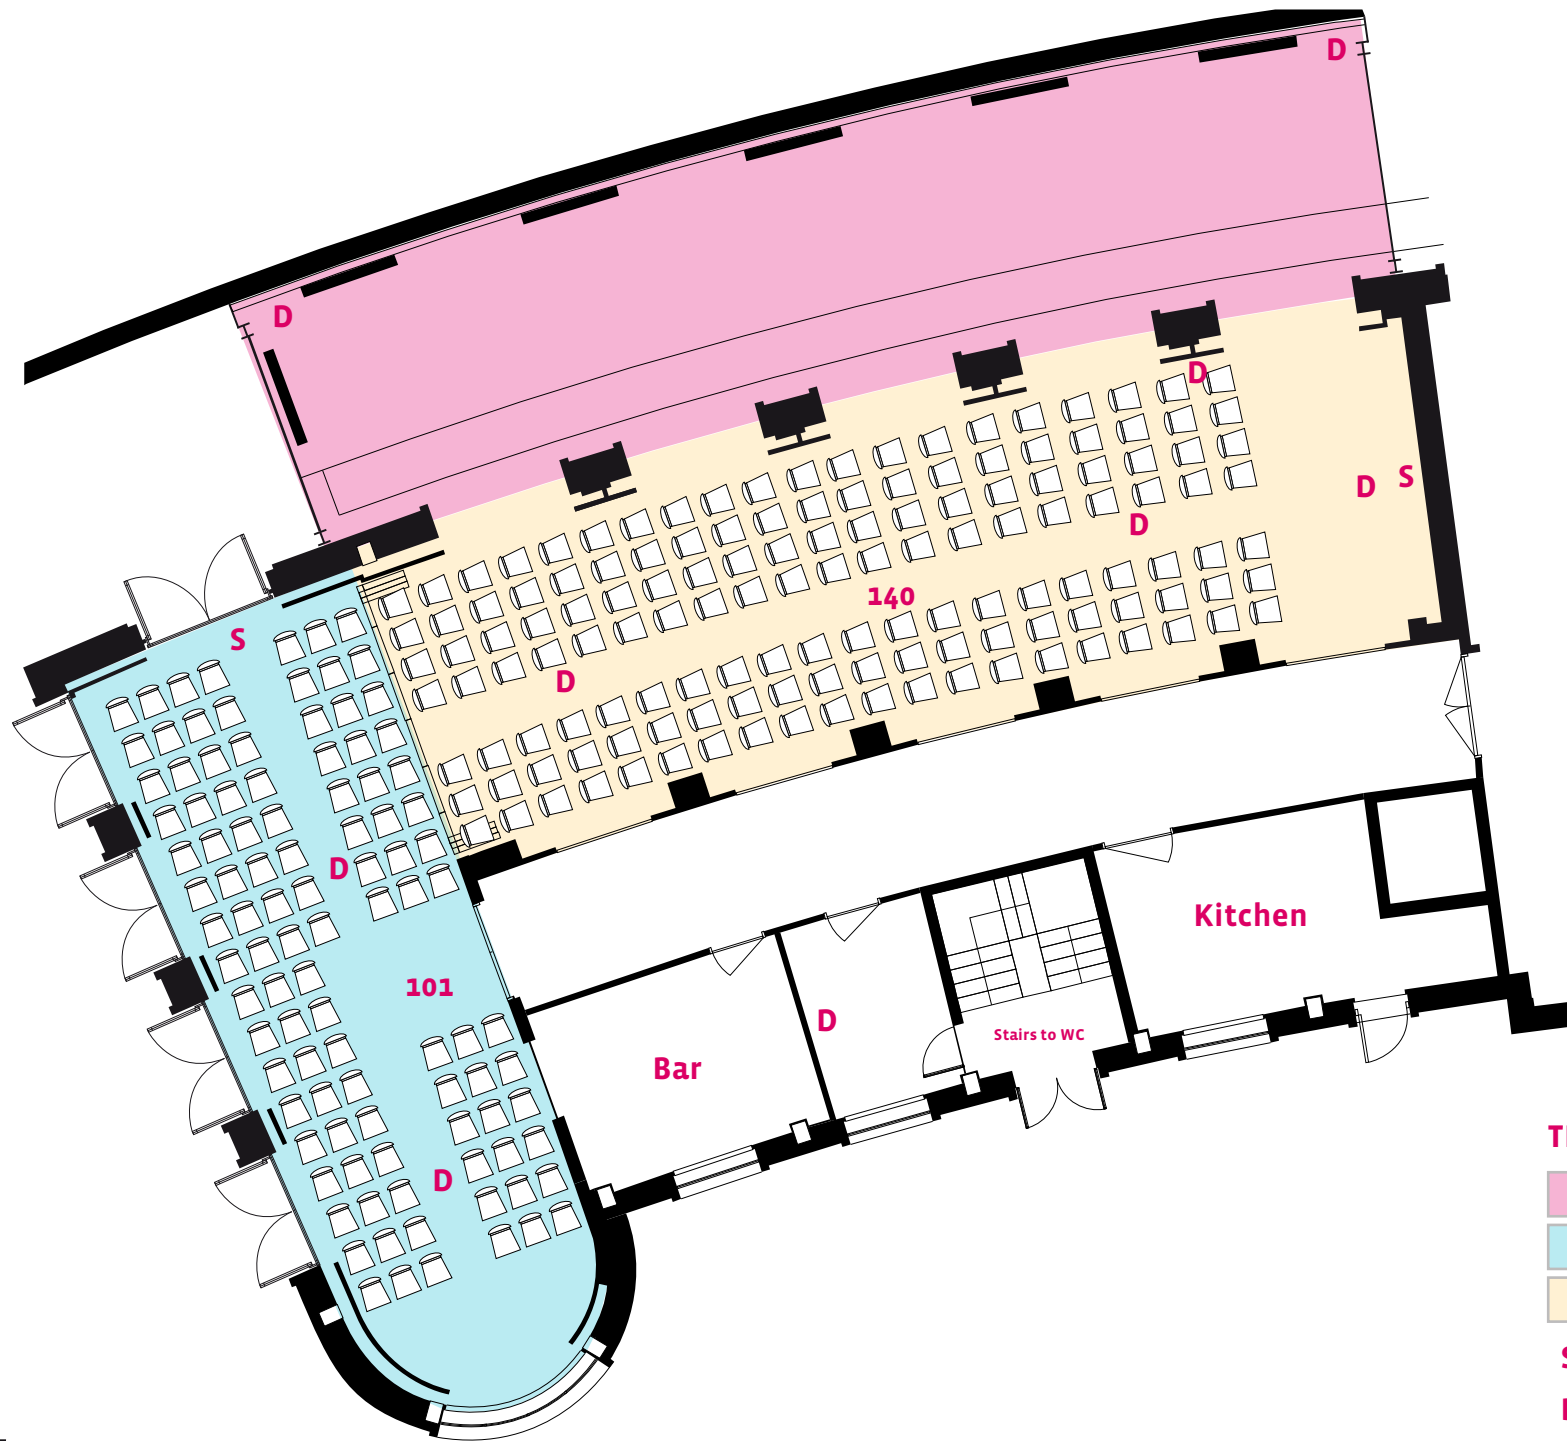

BANQUET LAYOUT

-  Sun Terrace
-  Oliver Hill
-  Eric Gill

CLASSROOM LAYOUT

-  Sun Terrace
-  Oliver Hill
-  Eric Gill

**BOARD ROOM
DINING
U-SHAPE**

-  Sun Terrace
-  Oliver Hill
-  Eric Gill

THEATRE LAYOUT

-  Sun Terrace
-  Oliver Hill
-  Eric Gill
- S** Single 13amp
- D** Double 13amp

**WEDDING WITH
TOP TABLE**

-  Sun Terrace
-  Oliver Hill
-  Eric Gill

**BOARD ROOM
DINING
U-SHAPE**

-  Sun Terrace
-  Oliver Hill
-  Eric Gill

CABARET LAYOUT

-  Sun Terrace
-  Oliver Hill
-  Eric Gill