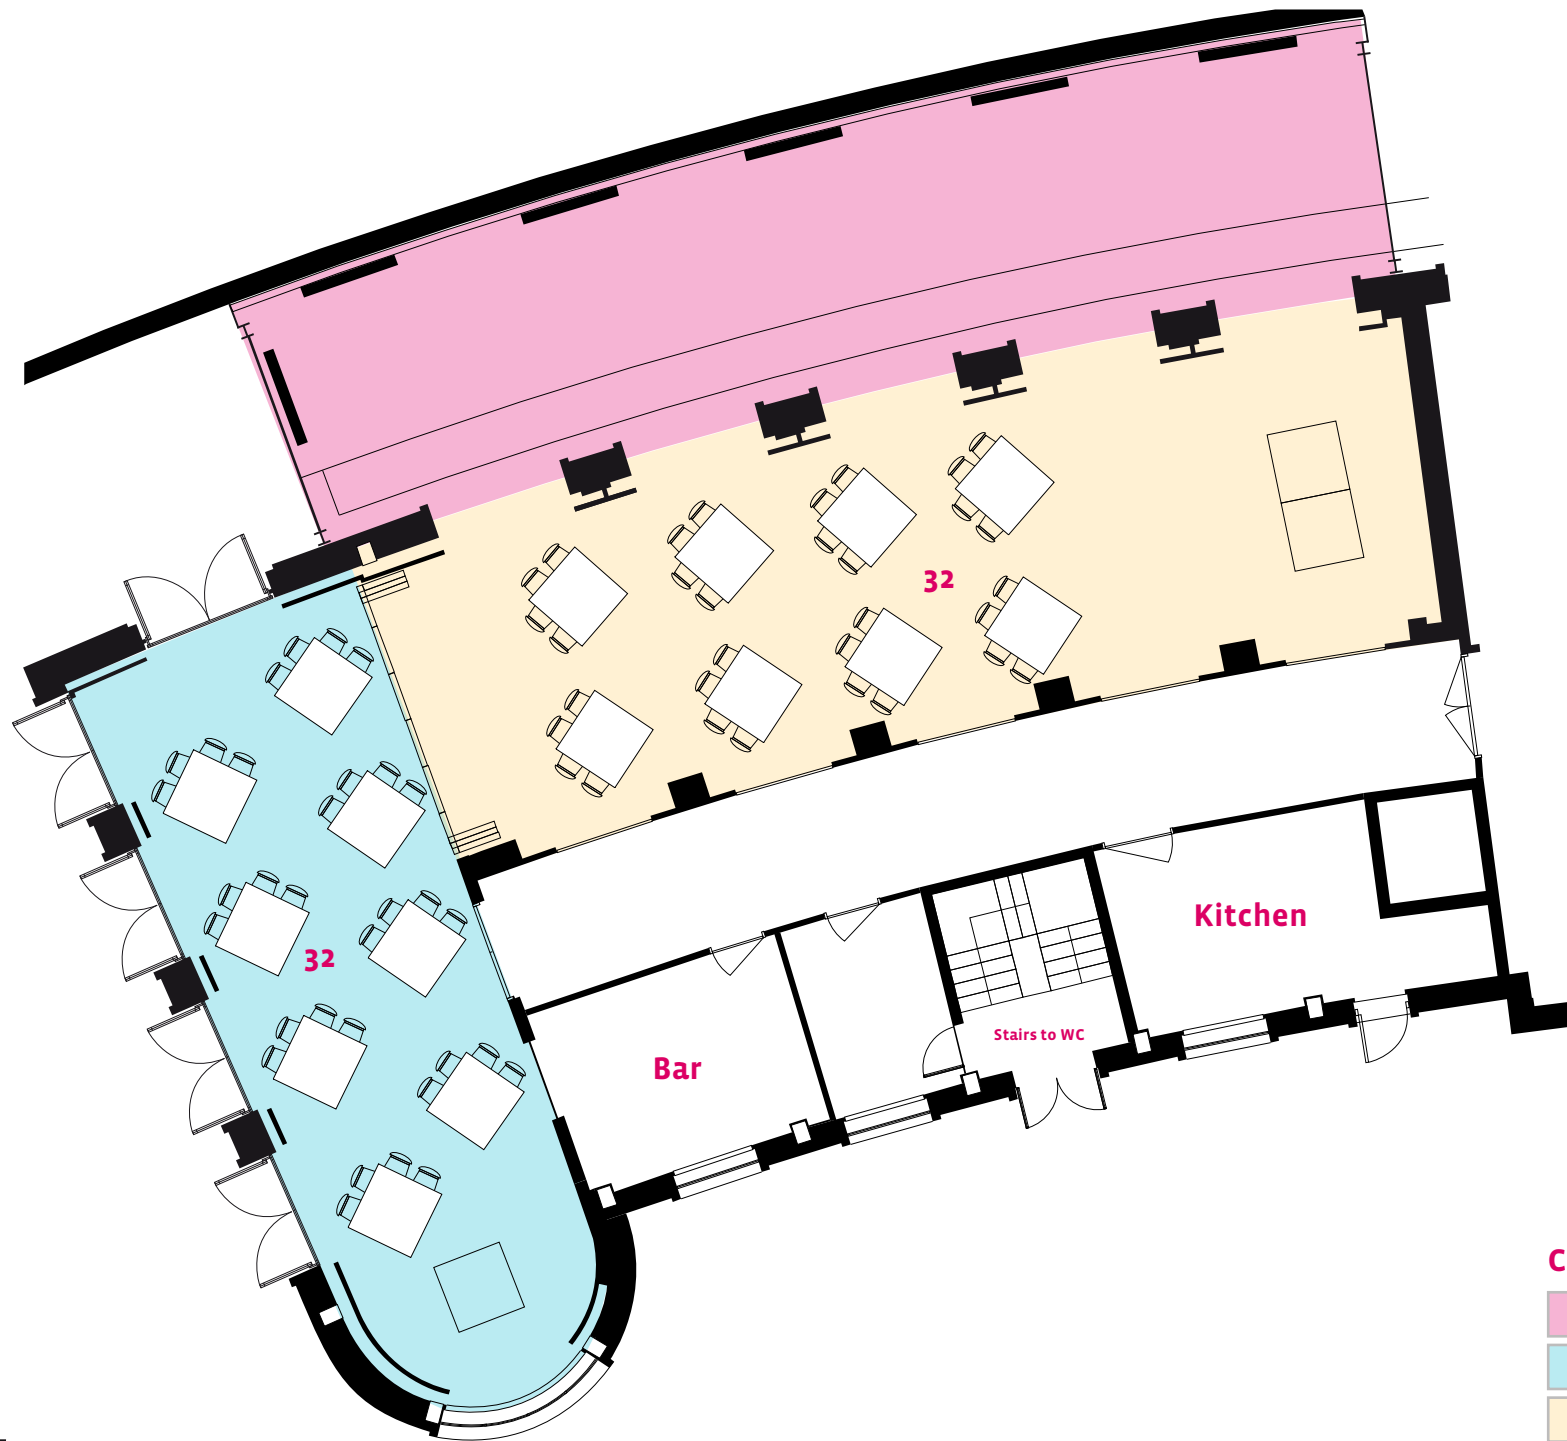

BANQUET LAYOUT

-  Sun Terrace
-  Oliver Hill
-  Eric Gill

CLASSROOM LAYOUT

-  Sun Terrace
-  Oliver Hill
-  Eric Gill

**BOARD ROOM
DINING
U-SHAPE**

-  Sun Terrace
-  Oliver Hill
-  Eric Gill

THEATRE LAYOUT

-  Sun Terrace
-  Oliver Hill
-  Eric Gill
- S** Single 13amp
- D** Double 13amp

**WEDDING WITH
TOP TABLE**

-  Sun Terrace
-  Oliver Hill
-  Eric Gill

**BOARD ROOM
DINING
U-SHAPE**

-  Sun Terrace
-  Oliver Hill
-  Eric Gill

CABARET LAYOUT

-  Sun Terrace
-  Oliver Hill
-  Eric Gill