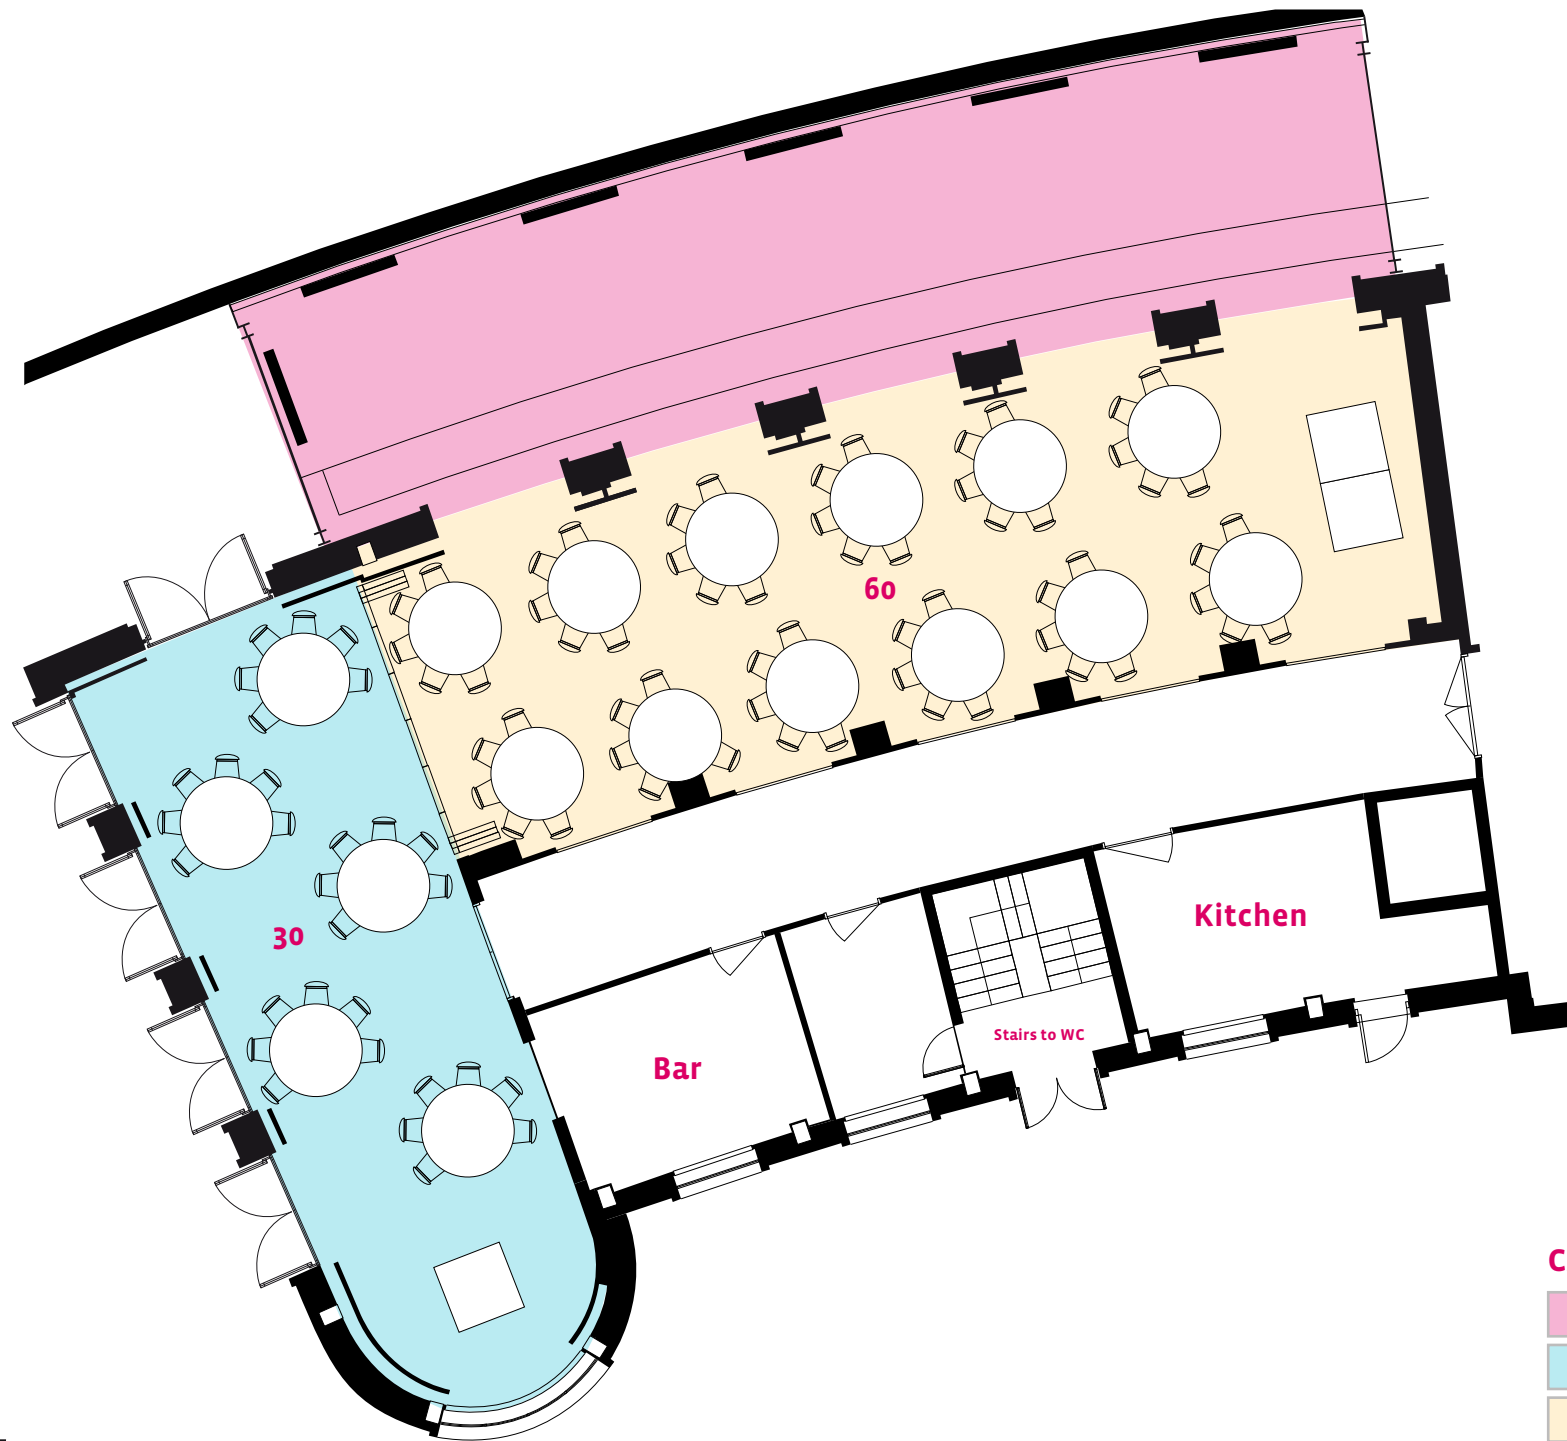

BANQUET LAYOUT

-  Sun Terrace
-  Oliver Hill
-  Eric Gill

CLASSROOM LAYOUT

-  Sun Terrace
-  Oliver Hill
-  Eric Gill

**BOARD ROOM
DINING
U-SHAPE**

-  Sun Terrace
-  Oliver Hill
-  Eric Gill

THEATRE LAYOUT

-  Sun Terrace
-  Oliver Hill
-  Eric Gill
- S** Single 13amp
- D** Double 13amp

**WEDDING WITH
TOP TABLE**

-  Sun Terrace
-  Oliver Hill
-  Eric Gill

**BOARD ROOM
DINING
U-SHAPE**

-  Sun Terrace
-  Oliver Hill
-  Eric Gill

CABARET LAYOUT

-  Sun Terrace
-  Oliver Hill
-  Eric Gill