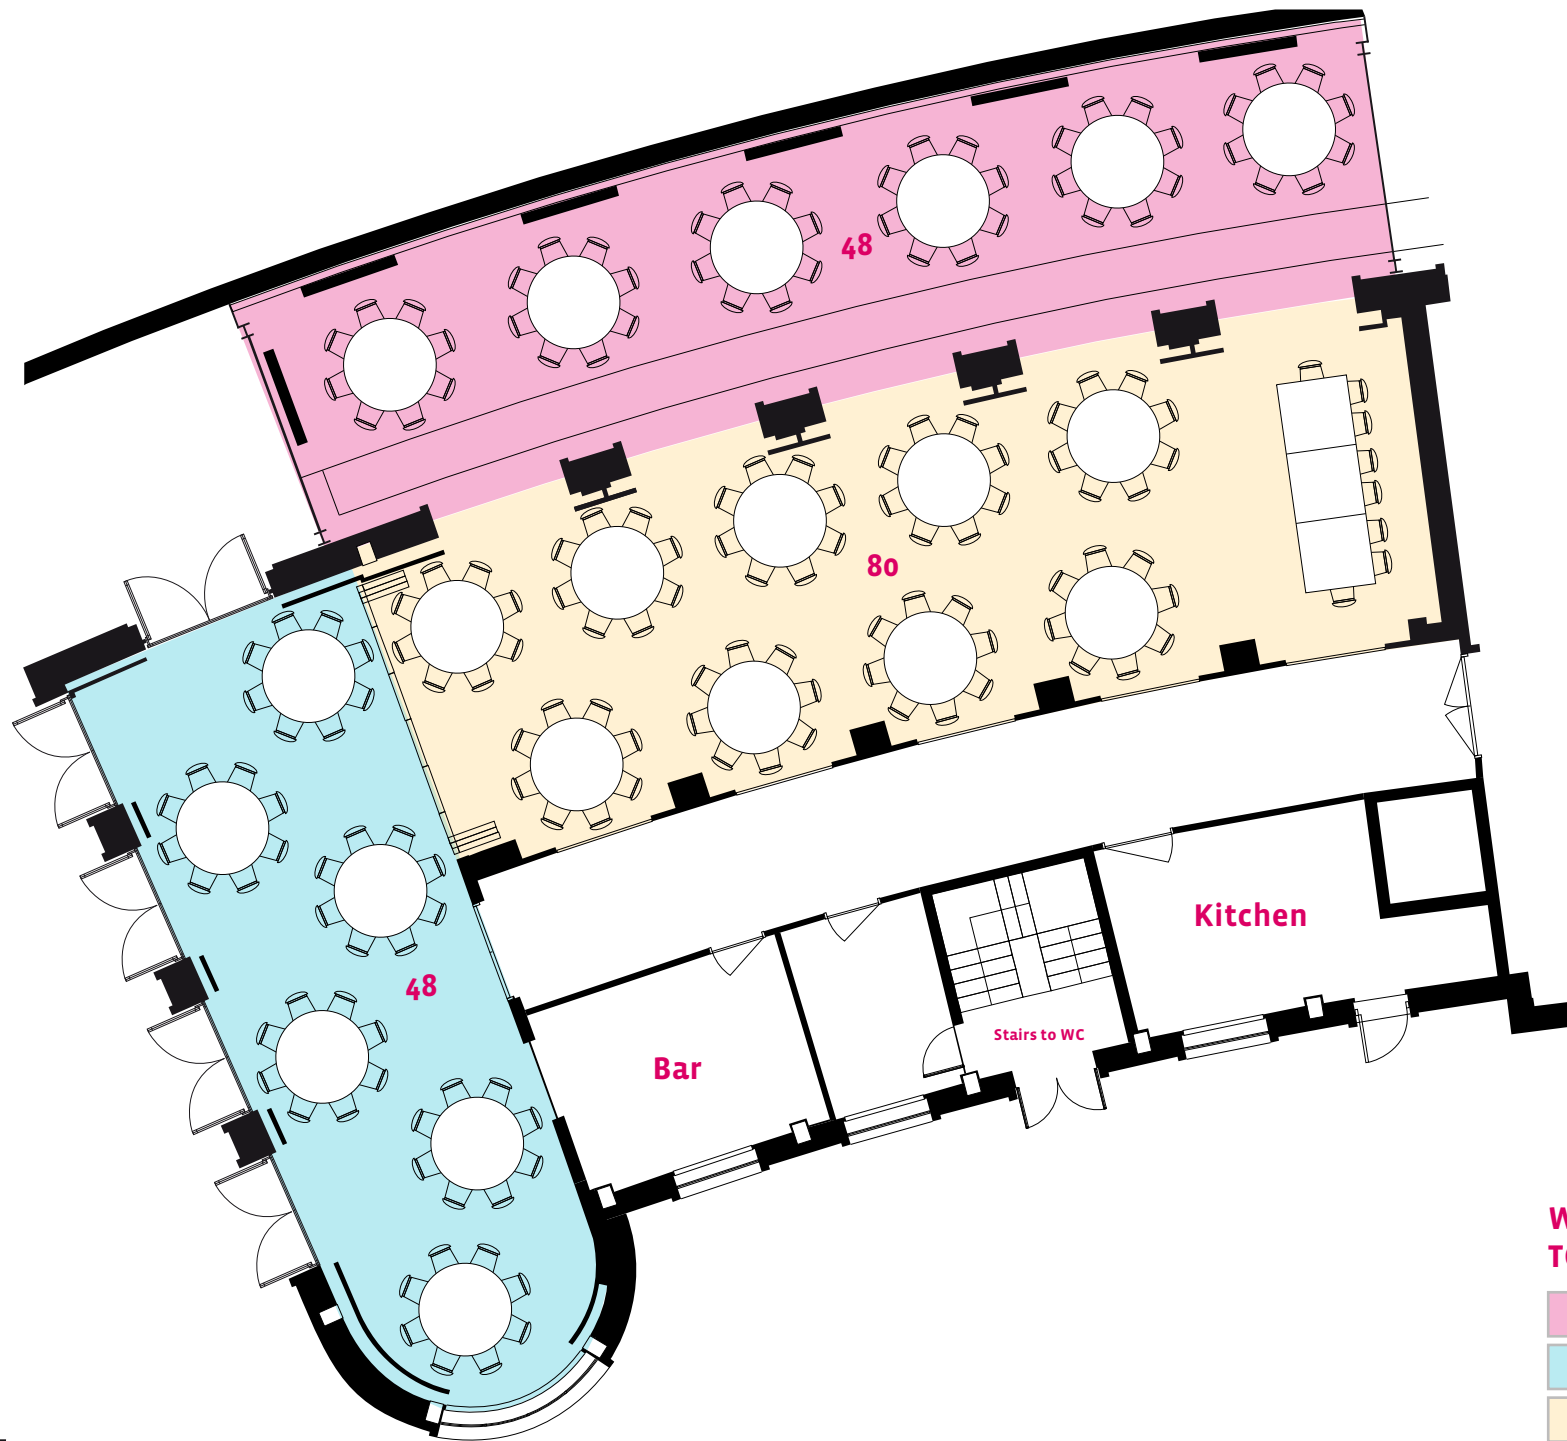

BANQUET LAYOUT

-  Sun Terrace
-  Oliver Hill
-  Eric Gill

CLASSROOM LAYOUT

-  Sun Terrace
-  Oliver Hill
-  Eric Gill

**BOARD ROOM
DINING
U-SHAPE**

-  Sun Terrace
-  Oliver Hill
-  Eric Gill

THEATRE LAYOUT

-  Sun Terrace
-  Oliver Hill
-  Eric Gill
- S** Single 13amp
- D** Double 13amp

**WEDDING WITH
TOP TABLE**

-  Sun Terrace
-  Oliver Hill
-  Eric Gill

**BOARD ROOM
DINING
U-SHAPE**

-  Sun Terrace
-  Oliver Hill
-  Eric Gill

CABARET LAYOUT

-  Sun Terrace
-  Oliver Hill
-  Eric Gill